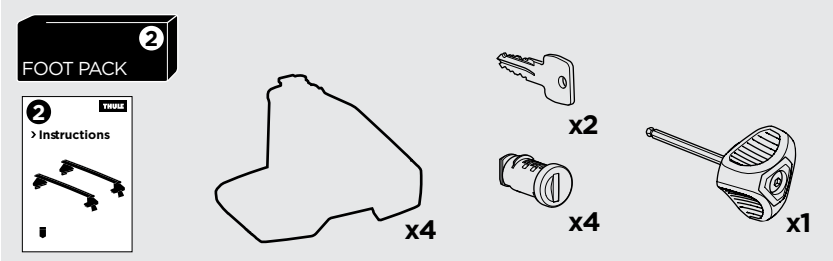

## Kit 5053

KIA Morning, 5-dr Hatchback, 17-  
KIA Picanto, 5-dr Hatchback, 17-

ISO 11154-E

	THULE WingBar Evo	THULE WingBar Edge	THULE WingBar	THULE SquareBar	Evo X (scale)	Edge X (scale)
KIA Morning, 5-dr Hatchback, 17-					32	0
KIA Picanto, 5-dr Hatchback, 17-					32	0

	THULE ProBar	THULE SlideBar	X (mm/inch)
KIA Morning, 5-dr Hatchback, 17-			971 / 38 1/4"
KIA Picanto, 5-dr Hatchback, 17-			971 / 38 1/4"

	THULE WingBar Evo	THULE WingBar Edge	THULE WingBar	THULE SquareBar	Evo Y (scale)	Edge Y (scale)
KIA Morning, 5-dr Hatchback, 17-					28	E
KIA Picanto, 5-dr Hatchback, 17-					28	E