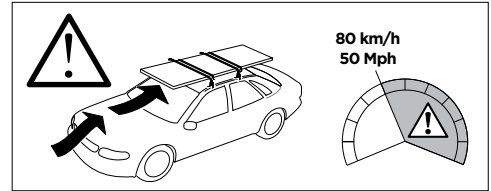

## Kit 5053

KIA Morning, 5-dr Hatchback, 17-  
KIA Picanto, 5-dr Hatchback, 17-

ISO 11154-E

	THULE WingBar Evo	THULE WingBar Edge	THULE WingBar	THULE SquareBar	Evo X (scale)	Edge X (scale)
KIA Morning, 5-dr Hatchback, 17-					32	0
KIA Picanto, 5-dr Hatchback, 17-					32	0