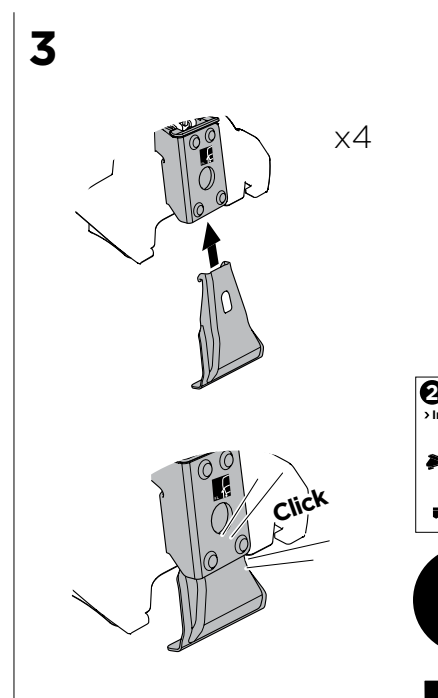

## Kit 5053

KIA Morning, 5-dr Hatchback, 17-  
KIA Picanto, 5-dr Hatchback, 17-

ISO 11154-E

	THULE WingBar Evo	THULE WingBar Edge	THULE WingBar	THULE SquareBar	Evo X (scale)	Edge X (scale)
KIA Morning, 5-dr Hatchback, 17-					32	0
KIA Picanto, 5-dr Hatchback, 17-					32	0