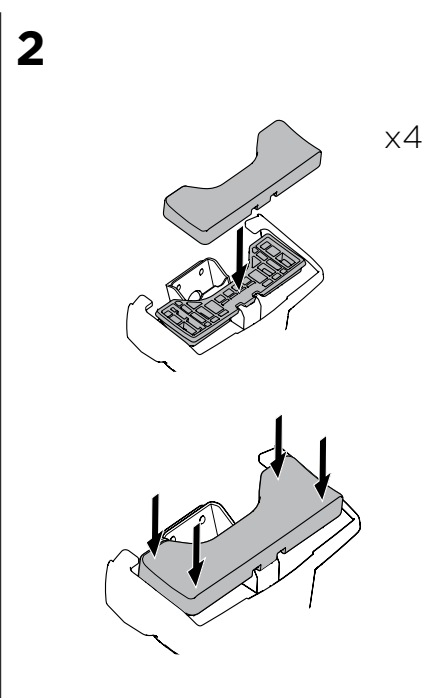

## Kit 5053

KIA Morning, 5-dr Hatchback, 17-  
KIA Picanto, 5-dr Hatchback, 17-

ISO 11154-E

	THULE WingBar Evo	THULE WingBar Edge	THULE WingBar	THULE SquareBar	Evo X (scale)	Edge X (scale)
KIA Morning, 5-dr Hatchback, 17-					32	0
KIA Picanto, 5-dr Hatchback, 17-					32	0

	THULE ProBar	THULE SlideBar	X (mm/inch)
KIA Morning, 5-dr Hatchback, 17-			971 / 38 1/4"
KIA Picanto, 5-dr Hatchback, 17-			971 / 38 1/4"

	THULE WingBar Evo	THULE WingBar Edge	THULE WingBar	THULE SquareBar	Evo Y (scale)	Edge Y (scale)
KIA Morning, 5-dr Hatchback, 17-					28	E
KIA Picanto, 5-dr Hatchback, 17-					28	E

	THULE ProBar	THULE SlideBar	Y (mm/inch)
KIA Morning, 5-dr Hatchback, 17-			931 / 36 5/8"
KIA Picanto, 5-dr Hatchback, 17-			931 / 36 5/8"

	W (mm/inch)	Z (mm/inch)
KIA Morning, 5-dr Hatchback, 17-	670 / 26 3/8"	175 / 6 7/8"
KIA Picanto, 5-dr Hatchback, 17-	670 / 26 3/8"	175 / 6 7/8"