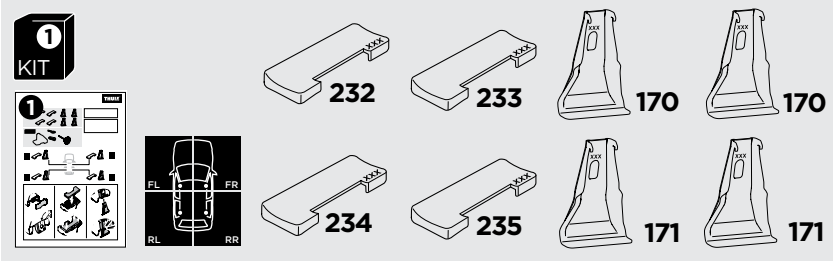

## Kit 5053

KIA Morning, 5-dr Hatchback, 17-  
KIA Picanto, 5-dr Hatchback, 17-

ISO 11154-E

	THULE WingBar Evo	THULE WingBar Edge	THULE WingBar	THULE SquareBar	Evo X (scale)	Edge X (scale)
KIA Morning, 5-dr Hatchback, 17-					32	0
KIA Picanto, 5-dr Hatchback, 17-					32	0

	THULE ProBar	THULE SlideBar	X (mm/inch)
KIA Morning, 5-dr Hatchback, 17-			971 / 38 1/4"
KIA Picanto, 5-dr Hatchback, 17-			971 / 38 1/4"

	THULE WingBar Evo	THULE WingBar Edge	THULE WingBar	THULE SquareBar	Evo Y (scale)	Edge Y (scale)
KIA Morning, 5-dr Hatchback, 17-					28	E
KIA Picanto, 5-dr Hatchback, 17-					28	E

	THULE ProBar	THULE SlideBar	Y (mm/inch)
KIA Morning, 5-dr Hatchback, 17-			931 / 36 5/8"
KIA Picanto, 5-dr Hatchback, 17-			931 / 36 5/8"

	W (mm/inch)	Z (mm/inch)
KIA Morning, 5-dr Hatchback, 17-	670 / 26 3/8"	175 / 6 7/8"
KIA Picanto, 5-dr Hatchback, 17-	670 / 26 3/8"	175 / 6 7/8"