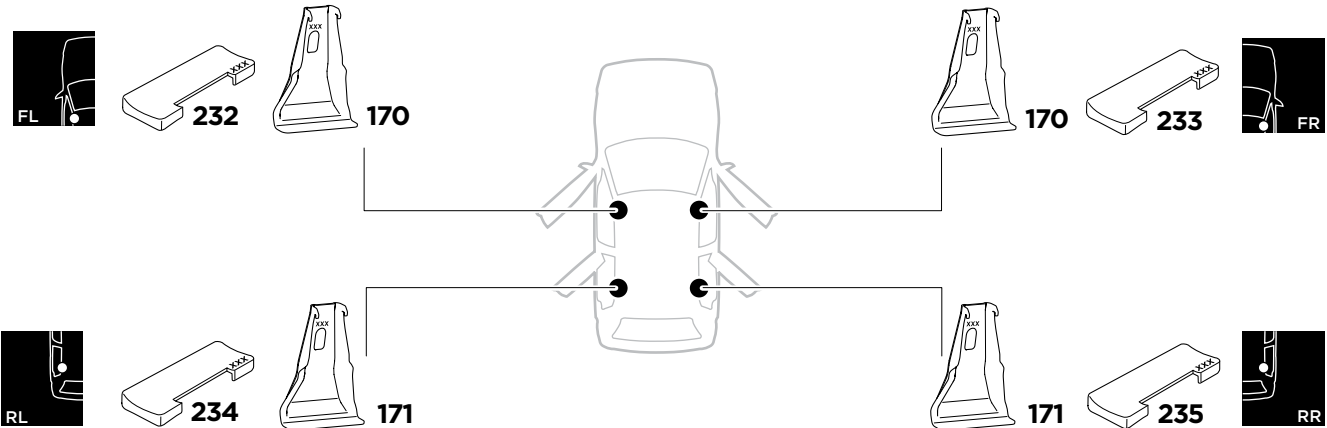

## Kit 5053

KIA Morning, 5-dr Hatchback, 17-  
KIA Picanto, 5-dr Hatchback, 17-

ISO 11154-E

	THULE WingBar Evo	THULE WingBar Edge	THULE WingBar	THULE SquareBar	Evo X (scale)	Edge X (scale)
KIA Morning, 5-dr Hatchback, 17-					32	0
KIA Picanto, 5-dr Hatchback, 17-					32	0

	THULE ProBar	THULE SlideBar	X (mm/inch)
KIA Morning, 5-dr Hatchback, 17-			971 / 38 1/4"
KIA Picanto, 5-dr Hatchback, 17-			971 / 38 1/4"

	THULE WingBar Evo	THULE WingBar Edge	THULE WingBar	THULE SquareBar	Evo Y (scale)	Edge Y (scale)
KIA Morning, 5-dr Hatchback, 17-					28	E
KIA Picanto, 5-dr Hatchback, 17-					28	E

	THULE ProBar	THULE SlideBar	Y (mm/inch)
KIA Morning, 5-dr Hatchback, 17-			931 / 36 5/8"
KIA Picanto, 5-dr Hatchback, 17-			931 / 36 5/8"

	W (mm/inch)	Z (mm/inch)
KIA Morning, 5-dr Hatchback, 17-	670 / 26 3/8"	175 / 6 7/8"
KIA Picanto, 5-dr Hatchback, 17-	670 / 26 3/8"	175 / 6 7/8"