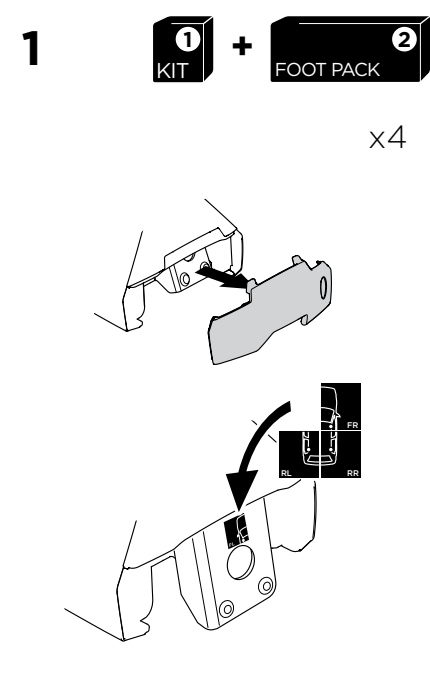

## Kit 5053

KIA Morning, 5-dr Hatchback, 17-  
KIA Picanto, 5-dr Hatchback, 17-

ISO 11154-E

	THULE WingBar Evo	THULE WingBar Edge	THULE WingBar	THULE SquareBar	Evo X (scale)	Edge X (scale)
KIA Morning, 5-dr Hatchback, 17-					32	0
KIA Picanto, 5-dr Hatchback, 17-					32	0